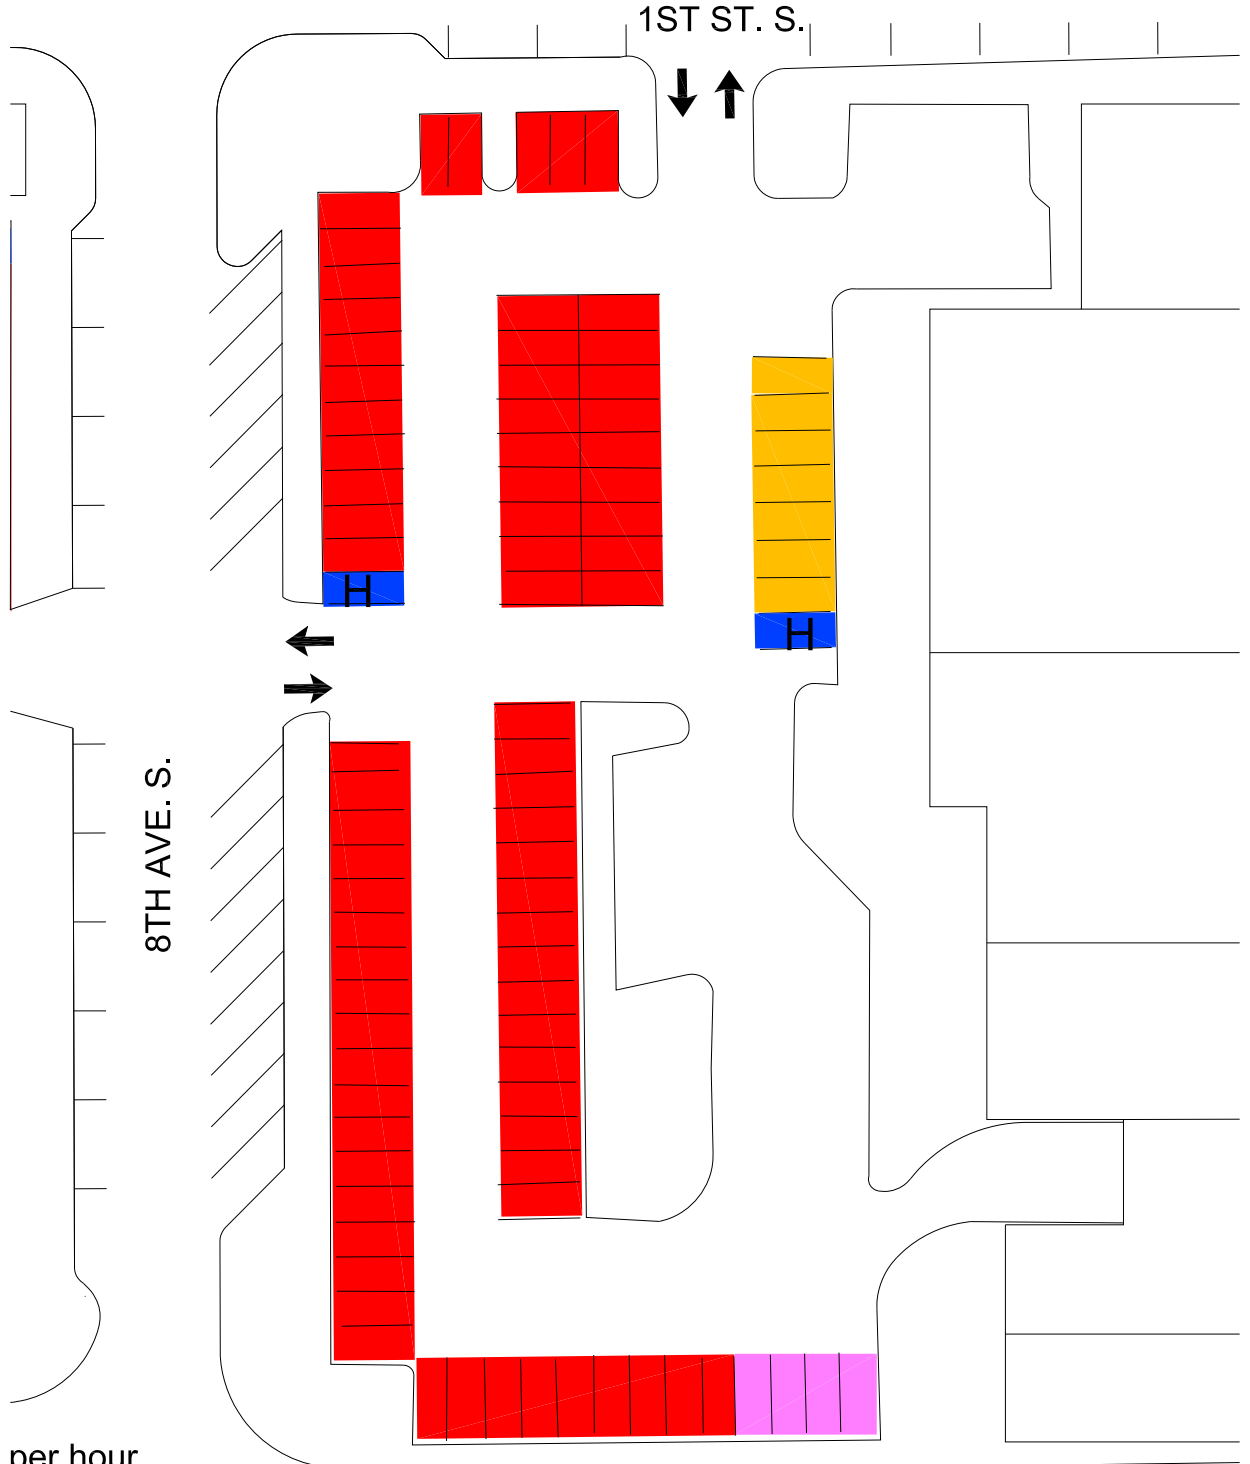

CANOE LOT

- 76 METERED / "A" PERMIT STALLS
- 7 METERED ONLY STALLS
- H 2 HANDICAP STALLS
- 4 PRIVATE RESERVED STALLS

89 TOTAL STALLS

Rates:

Daily: \$0.50 per hour
4 hour limit parking meters

TH 23

Quarterly Parking: "A" permit - \$122.00 plus applicable sales tax

Hours of Enforcement: 8:00 am to 6:00 pm Monday through Friday