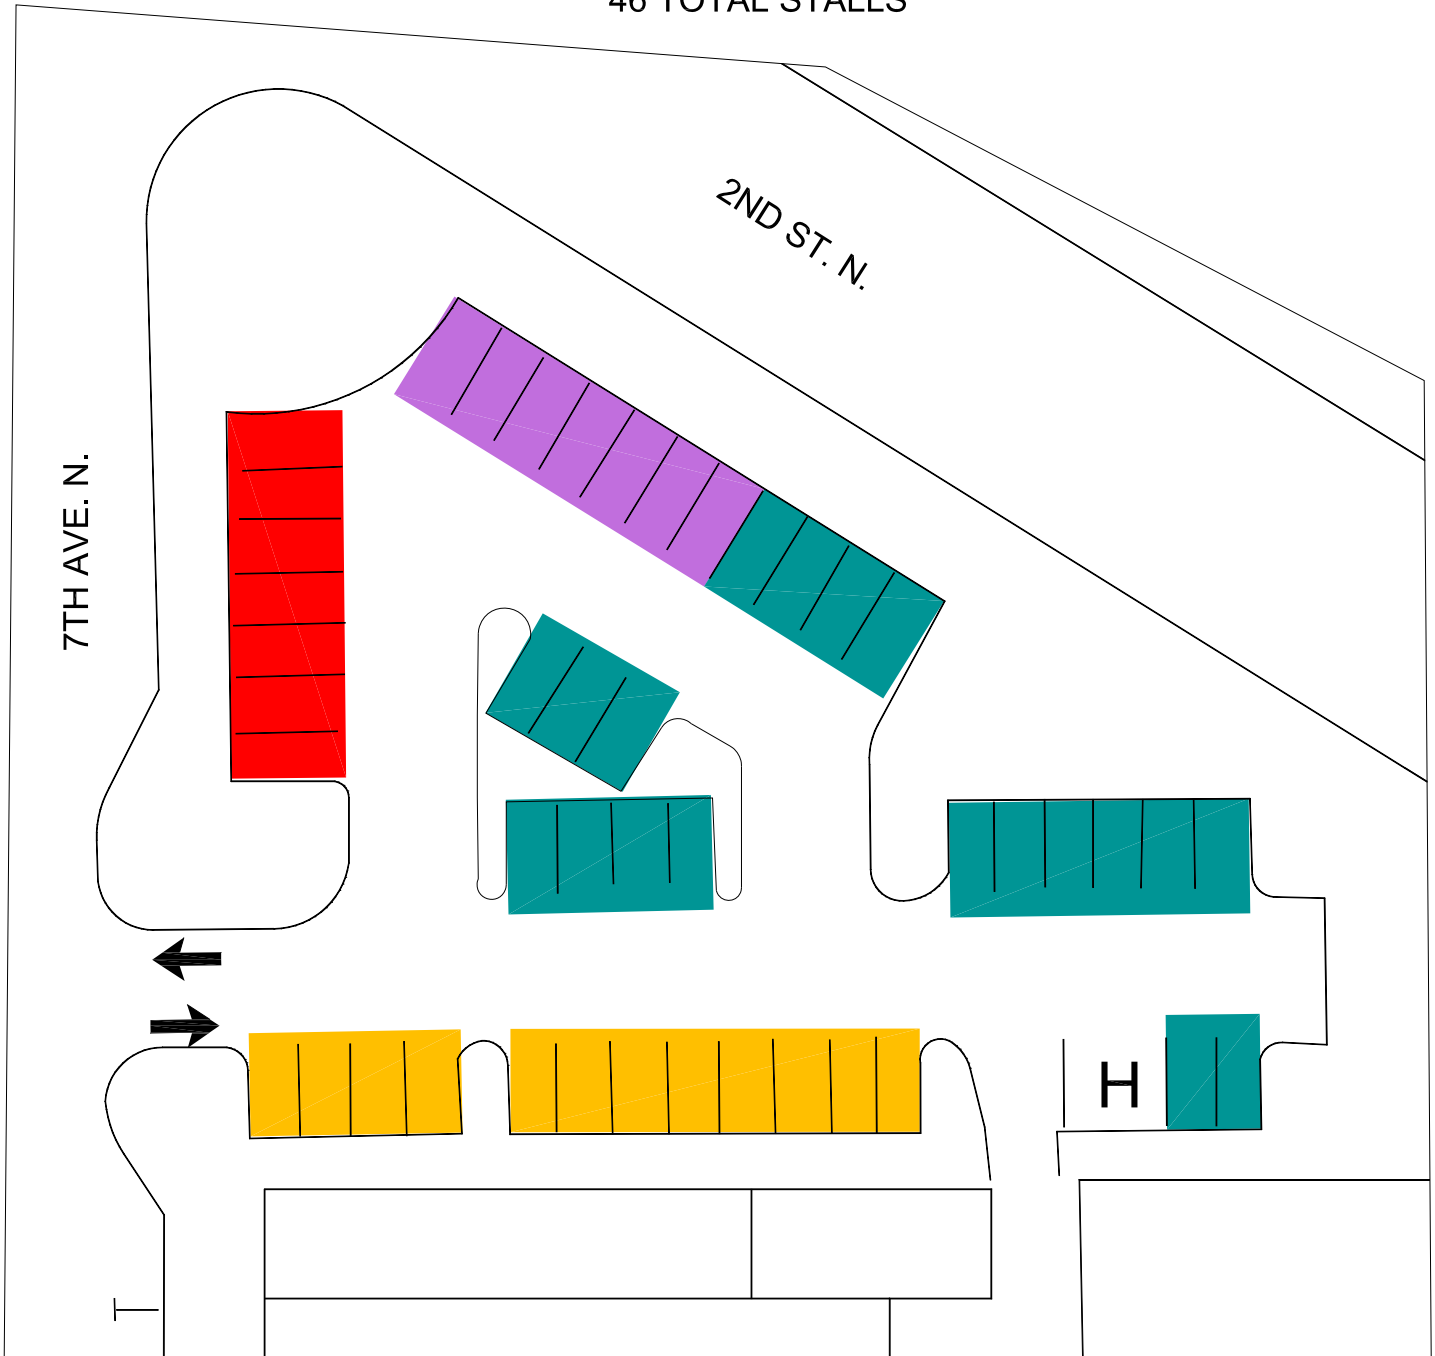

JUDICIAL LOT

-  19 RESERVED STALLS
-  7 METERED / "A" PERMIT STALLS
-  12 METERED ONLY STALLS
-  7 "A" PERMIT ONLY STALLS
- H 1 HANDICAP STALL

46 TOTAL STALLS

Rates:

Daily: \$0.50 per hour
2 hour limit and 4 hour limit parking meters

Quarterly: "A" permit - \$122.00 plus applicable sales tax
Reserved - \$195.58 plus applicable sales tax

Hours of Enforcement: 8:00 am to 6:00 pm Monday through Friday